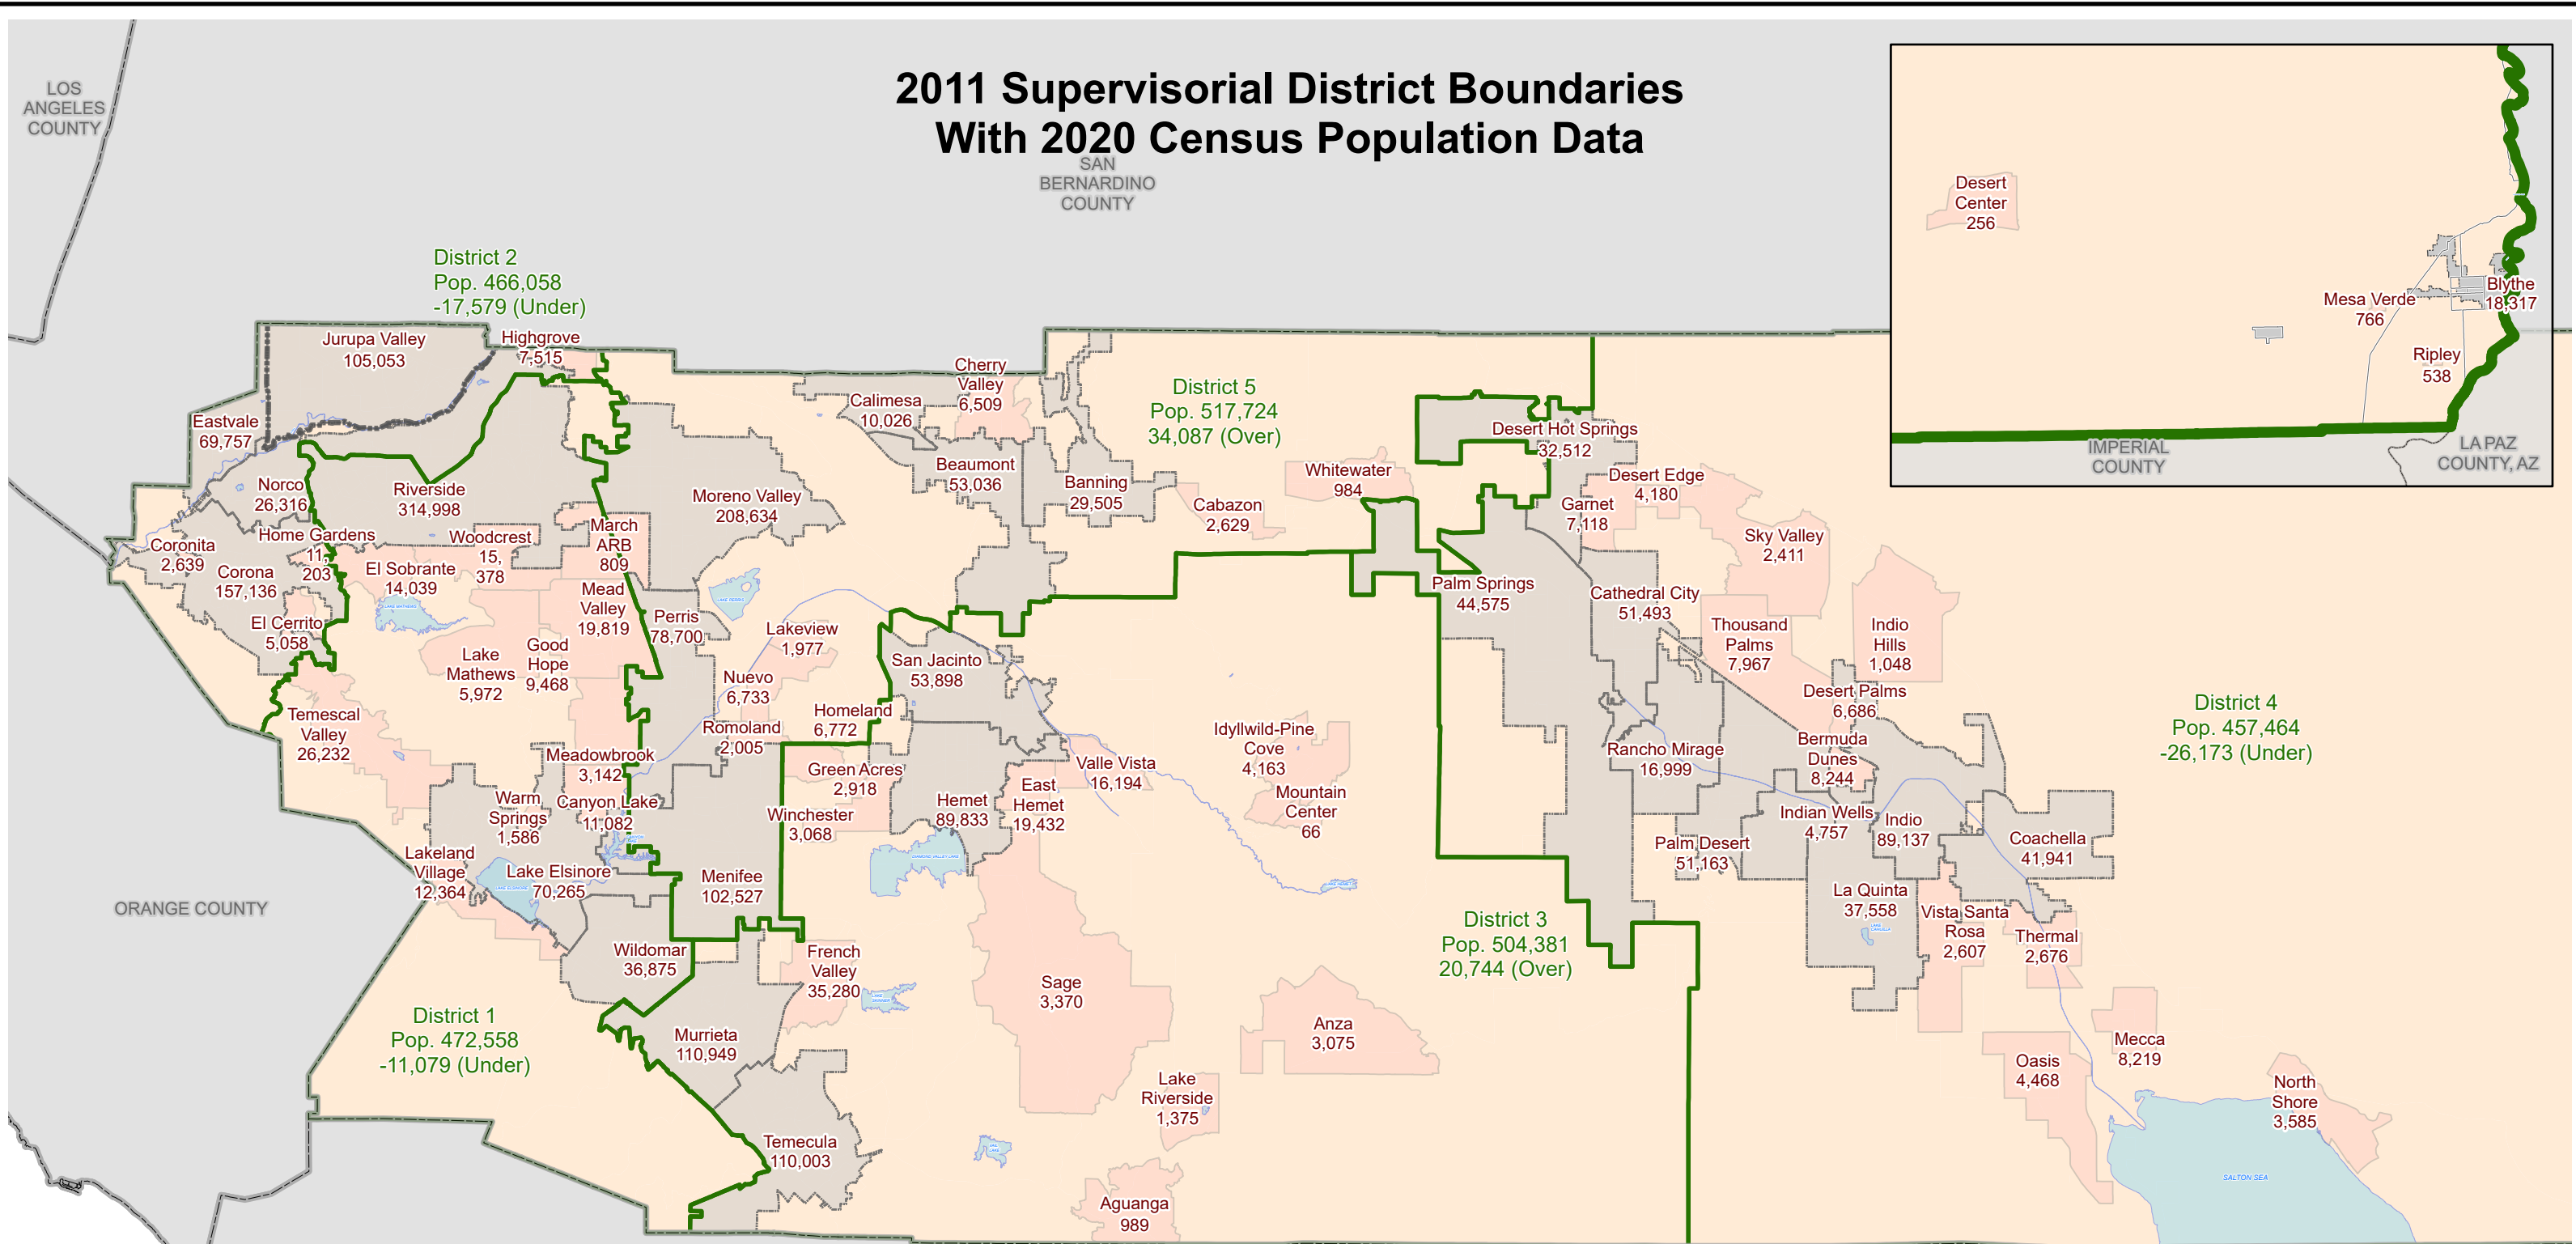

# 2011 Supervisorial District Boundaries With 2020 Census Population Data

ORANGE COUNTY

LOS ANGELES COUNTY

SAN BERNARDINO COUNTY

IMPERIAL COUNTY

LA PAZ COUNTY, AZ

- 2011 Supervisorial District Boundaries
- Cities
- Census Designated Places
- Census Tracts

District	Population 2020	Target Population	Variance from 2020 Target	Change Needed to Reach Target
1	472,558	483,637	-2.3%	11,079
2	466,058	483,637	-3.6%	17,579
3	504,381	483,637	4.3%	-20,744
4	457,464	483,637	-5.4%	26,173
5	517,724	483,637	7.0%	-34,087
County Total	2,418,185		-	-