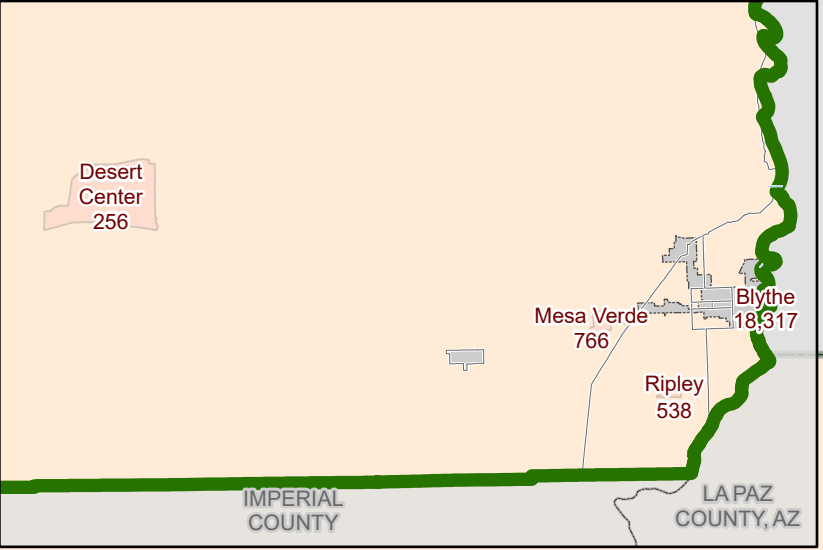

# 2011 Supervisorial District Boundaries With 2020 Census Population Data

ORANGE COUNTY

LOS ANGELES COUNTY

SAN BERNARDINO COUNTY

IMPERIAL COUNTY

LA PAZ COUNTY, AZ

- 2011 Supervisorial District Boundaries
- Cities
- Census Designated Places
- Census Tracts

District	Population 2020	Target Population	Variance from 2020 Target	Change Needed to Reach Target
1	472,558	483,637	-2.3%	11,079
2	466,058	483,637	-3.6%	17,579
3	504,381	483,637	4.3%	-20,744
4	457,464	483,637	-5.4%	26,173
5	517,724	483,637	7.0%	-34,087
County Total	2,418,185		-	-